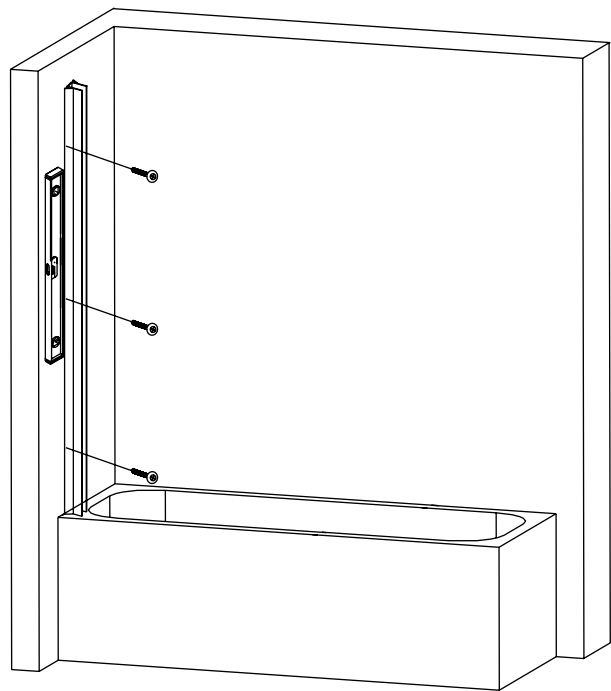

Kamê

75501111 VETRO

ASSEMBLY AND MAINTENANCE INSTRUCTION

SIZE: 85x145 cm/max 86 cm

MAINTENANCE OF SHOWER ENCLOSURE

AFTER INSTALLATION

Seal seams of the frame with silicon. Use neutral detergent to clean the aluminium frame and glass and polish them with a soft cloth. Let the seams rest for 24 hours to guarantee the waterproof construction.

electric drill

screwdrivers blades

organic glass gun

screwdriver

rawhide hammer

spanner

COMPONENTS			
CODE	NAME	MODEL	QTY
A	Wall fixing profile		1
B	Vertical chrome profile		1
C	Sliding glass		1
D	Door end water proof belt		1
E	Frame fixer (R)		1
F	Frame fixer (L)		1
G	Expansion pipe screw		3
H	H1 Countersunk screw ST4.2x25mm	 	2
	H2 Round head screw ST4x30mm	 	3
	H3 Round head screw ST4x12mm	 	2
I	Outside screw cap		2
J	Inside screw cap		2
K	Cover cap		1
L	Handles		1