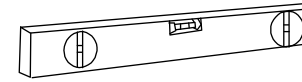

MAINTENANCE OF SHOWER ENCLOSURE

AFTER INSTALLATION

Seal seams of the frame with silicon. Use neutral detergent to clean the aluminium frame and glass and polish them with a soft cloth. Let the seams rest for 24 hours to guarantee the waterproof construction.

EVERYDAY CARE

Open and close doors gently to avoid the damage of the glass. Oil the sliding elements every month to guarantee the smooth sliding. Do not use acid or alkali solutions and knives to scrape the shower room. Perform gentle cleaning and maintenance periodically. Keep the door open to have the shower area well ventilated.

5
years **GUARANTEE**

Kame grants a 5 year warranty against manufacturing defects, providing the installation, cleaning and maintenance instructions are followed.

level ruler