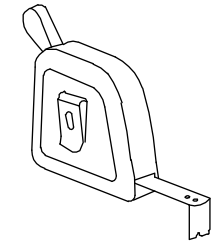

tape measure