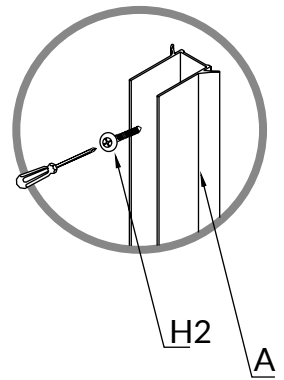

Kamê

75501111 VETRO

ASSEMBLY AND MAINTENANCE INSTRUCTION

SIZE: 85x145 cm/max 86 cm

MAINTENANCE OF SHOWER ENCLOSURE

AFTER INSTALLATION

Seal seams of the frame with silicon. Use neutral detergent to clean the aluminium frame and glass and polish them with a soft cloth. Let the seams rest for 24 hours to guarantee the waterproof construction.

electric drill

screwdrivers blades

organic glass gun

screwdriver

rawhide hammer

spanner

COMPONENTS			
CODE	NAME	MODEL	QTY
A	Wall fixing profile		1
B	Vertical chrome profile		1
C	Sliding glass		1
D	Door end water proof belt		1
E	Frame fixer (R)		1
F	Frame fixer (L)		1
G	Expansion pipe screw		3
H	H1 Countersunk screw ST4.2x25mm	 	2
	H2 Round head screw ST4x30mm	 	3
	H3 Round head screw ST4x12mm	 	2
I	Outside screw cap		2
J	Inside screw cap		2
K	Cover cap		1
L	Handles		1