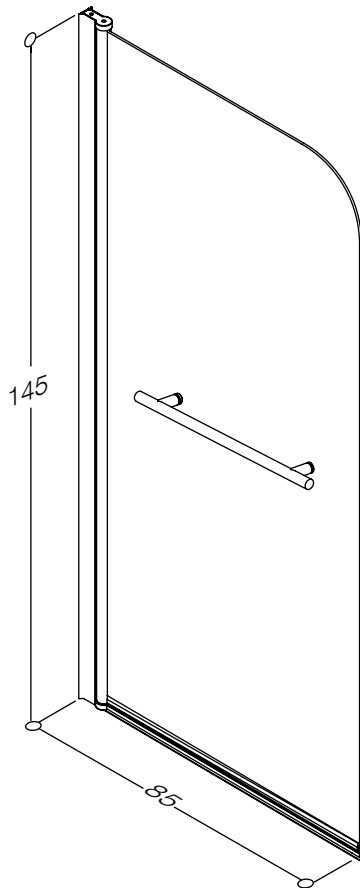

Kamê

75501111 VETRO

ASSEMBLY AND MAINTENANCE INSTRUCTION

SIZE: 85x145 cm/max 86 cm

MAINTENANCE OF SHOWER ENCLOSURE

AFTER INSTALLATION

Seal seams of the frame with silicon. Use neutral detergent to clean the aluminium frame and glass and polish them with a soft cloth. Let the seams rest for 24 hours to guarantee the waterproof construction.

electric drill

screwdrivers blades

organic glass gun

screwdriver

rawhide hammer

spanner

COMPONENTS			
CODE	NAME	MODEL	QTY
A	Wall fixing profile		1
B	Vertical chrome profile		1
C	Sliding glass		1
D	Door end water proof belt		1
E	Frame fixer (R)		1
F	Frame fixer (L)		1
G	Expansion pipe screw		3
H	H1 Countersunk screw ST4.2x25mm	 	2
	H2 Round head screw ST4x30mm	 	3
	H3 Round head screw ST4x12mm	 	2
I	Outside screw cap		2
J	Inside screw cap		2
K	Cover cap		1
L	Handles		1