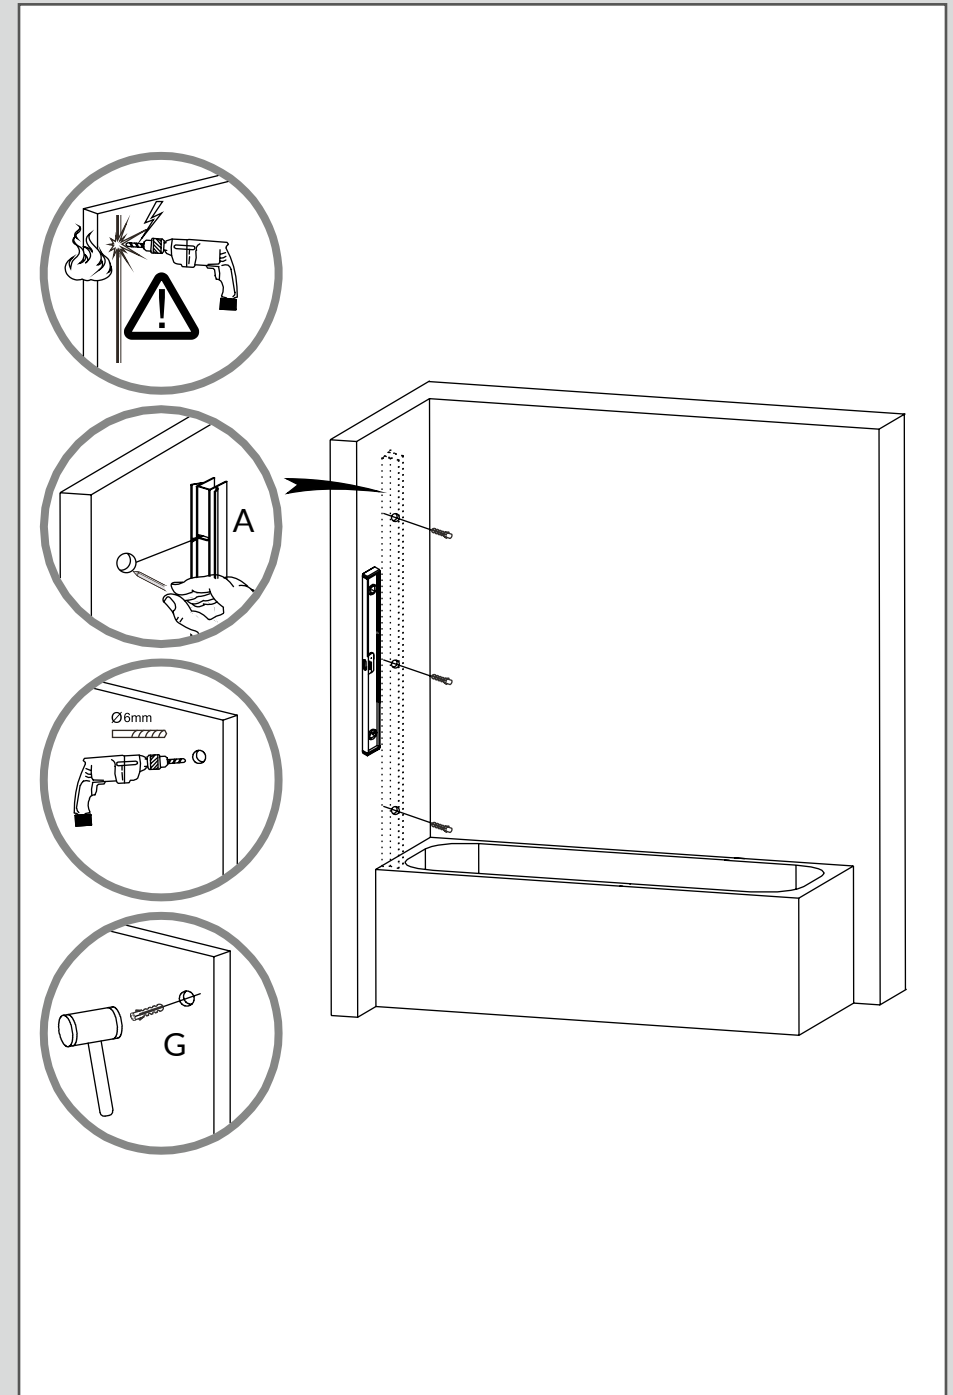

Kamê

75501111 VETRO

ASSEMBLY AND MAINTENANCE INSTRUCTION

SIZE: 85x145 cm/max 86 cm

MAINTENANCE OF SHOWER ENCLOSURE

AFTER INSTALLATION

Seal seams of the frame with silicon. Use neutral detergent to clean the aluminium frame and glass and polish them with a soft cloth. Let the seams rest for 24 hours to guarantee the waterproof construction.

electric drill

screwdrivers blades

organic glass gun

screwdriver

rawhide hammer

spanner

COMPONENTS			
CODE	NAME	MODEL	QTY
A	Wall fixing profile		1
B	Vertical chrome profile		1
C	Sliding glass		1
D	Door end water proof belt		1
E	Frame fixer (R)		1
F	Frame fixer (L)		1
G	Expansion pipe screw		3
H	H1 Countersunk screw ST4.2x25mm	 	2
	H2 Round head screw ST4x30mm	 	3
	H3 Round head screw ST4x12mm	 	2
I	Outside screw cap		2
J	Inside screw cap		2
K	Cover cap		1
L	Handles		1