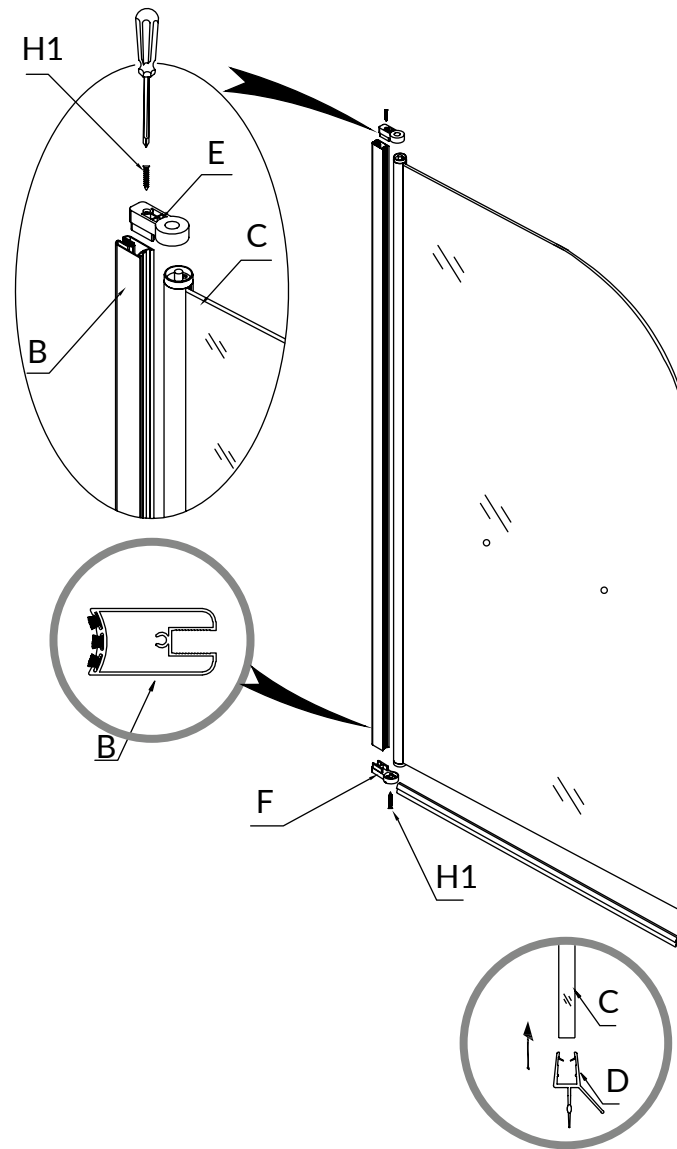

Kamê

75501111 VETRO

ASSEMBLY AND MAINTENANCE INSTRUCTION

SIZE: 85x145 cm/max 86 cm

MAINTENANCE OF SHOWER ENCLOSURE

AFTER INSTALLATION

Seal seams of the frame with silicon. Use neutral detergent to clean the aluminium frame and glass and polish them with a soft cloth. Let the seams rest for 24 hours to guarantee the waterproof construction.

electric drill

screwdrivers blades

organic glass gun

screwdriver

rawhide hammer

spanner

COMPONENTS			
CODE	NAME	MODEL	QTY
A	Wall fixing profile		1
B	Vertical chrome profile		1
C	Sliding glass		1
D	Door end water proof belt		1
E	Frame fixer (R)		1
F	Frame fixer (L)		1
G	Expansion pipe screw		3
H	H1 Countersunk screw ST4.2x25mm	 	2
	H2 Round head screw ST4x30mm	 	3
	H3 Round head screw ST4x12mm	 	2
I	Outside screw cap		2
J	Inside screw cap		2
K	Cover cap		1
L	Handles		1