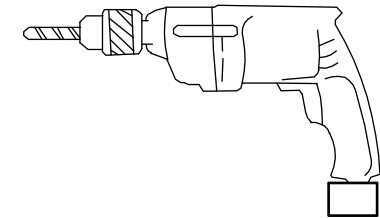

electric drill