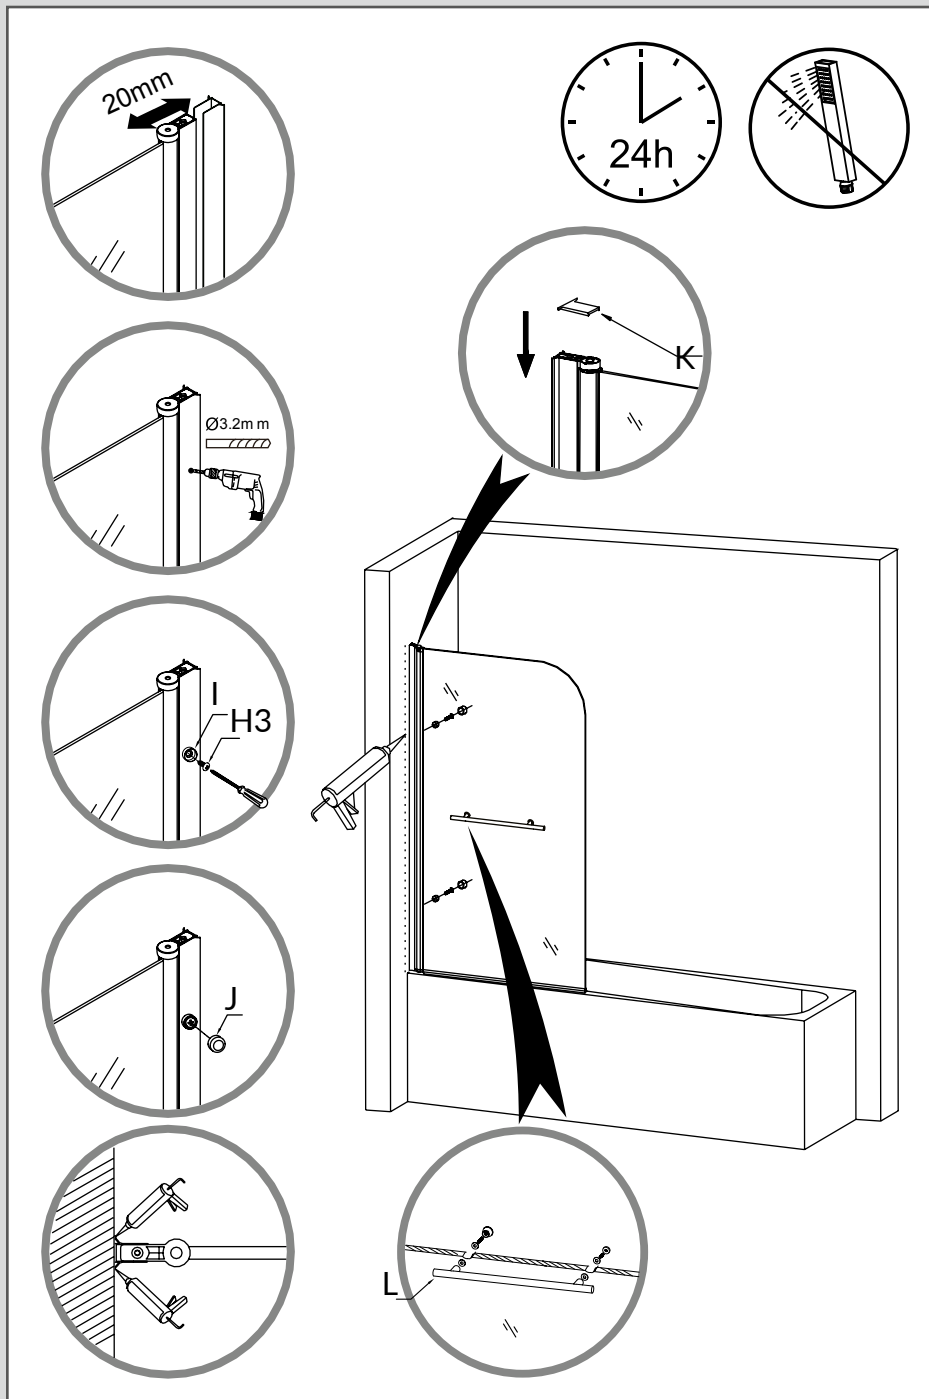

Kamê

75501111 VETRO

ASSEMBLY AND MAINTENANCE INSTRUCTION

SIZE: 85x145 cm/max 86 cm

MAINTENANCE OF SHOWER ENCLOSURE

AFTER INSTALLATION

Seal seams of the frame with silicon. Use neutral detergent to clean the aluminium frame and glass and polish them with a soft cloth. Let the seams rest for 24 hours to guarantee the waterproof construction.

electric drill

screwdrivers blades

organic glass gun

screwdriver

rawhide hammer

spanner

COMPONENTS			
CODE	NAME	MODEL	QTY
A	Wall fixing profile		1
B	Vertical chrome profile		1
C	Sliding glass		1
D	Door end water proof belt		1
E	Frame fixer (R)		1
F	Frame fixer (L)		1
G	Expansion pipe screw		3
H	H1 Countersunk screw ST4.2x25mm	 	2
	H2 Round head screw ST4x30mm	 	3
	H3 Round head screw ST4x12mm	 	2
I	Outside screw cap		2
J	Inside screw cap		2
K	Cover cap		1
L	Handles		1